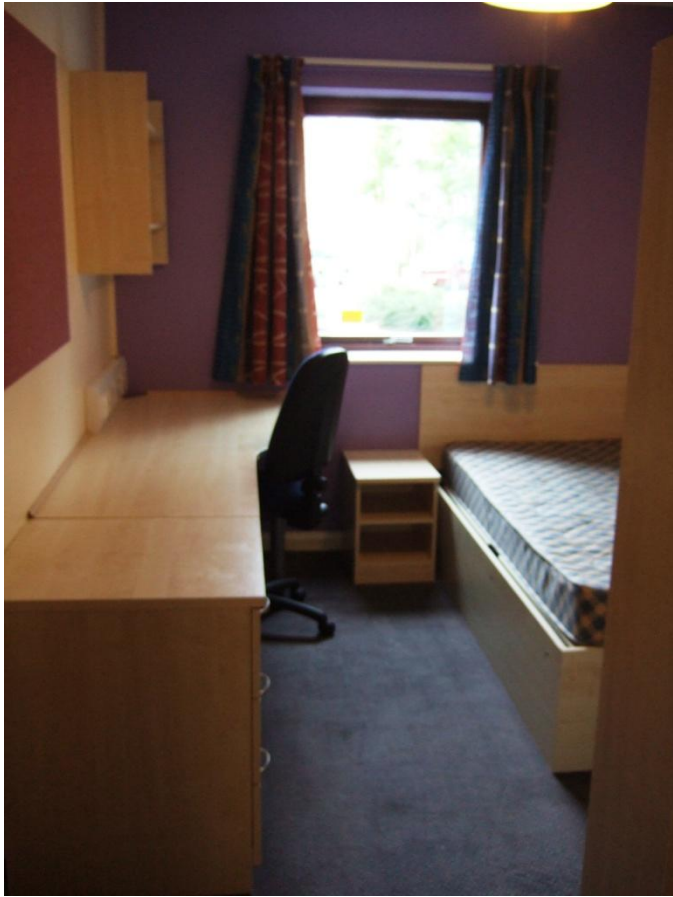

Standard Kitchen – LL/MM & TT/UU Blocks

All kitchens are the same in these blocks (as pictured).

The bathroom and kitchen facilities are shared between 5 residents

Standard Bedroom – LL/MM & TT/UU Blocks

Standard Bathroom – LL/MM & TT/UU Blocks

All flats have 2 showers and 2 toilets